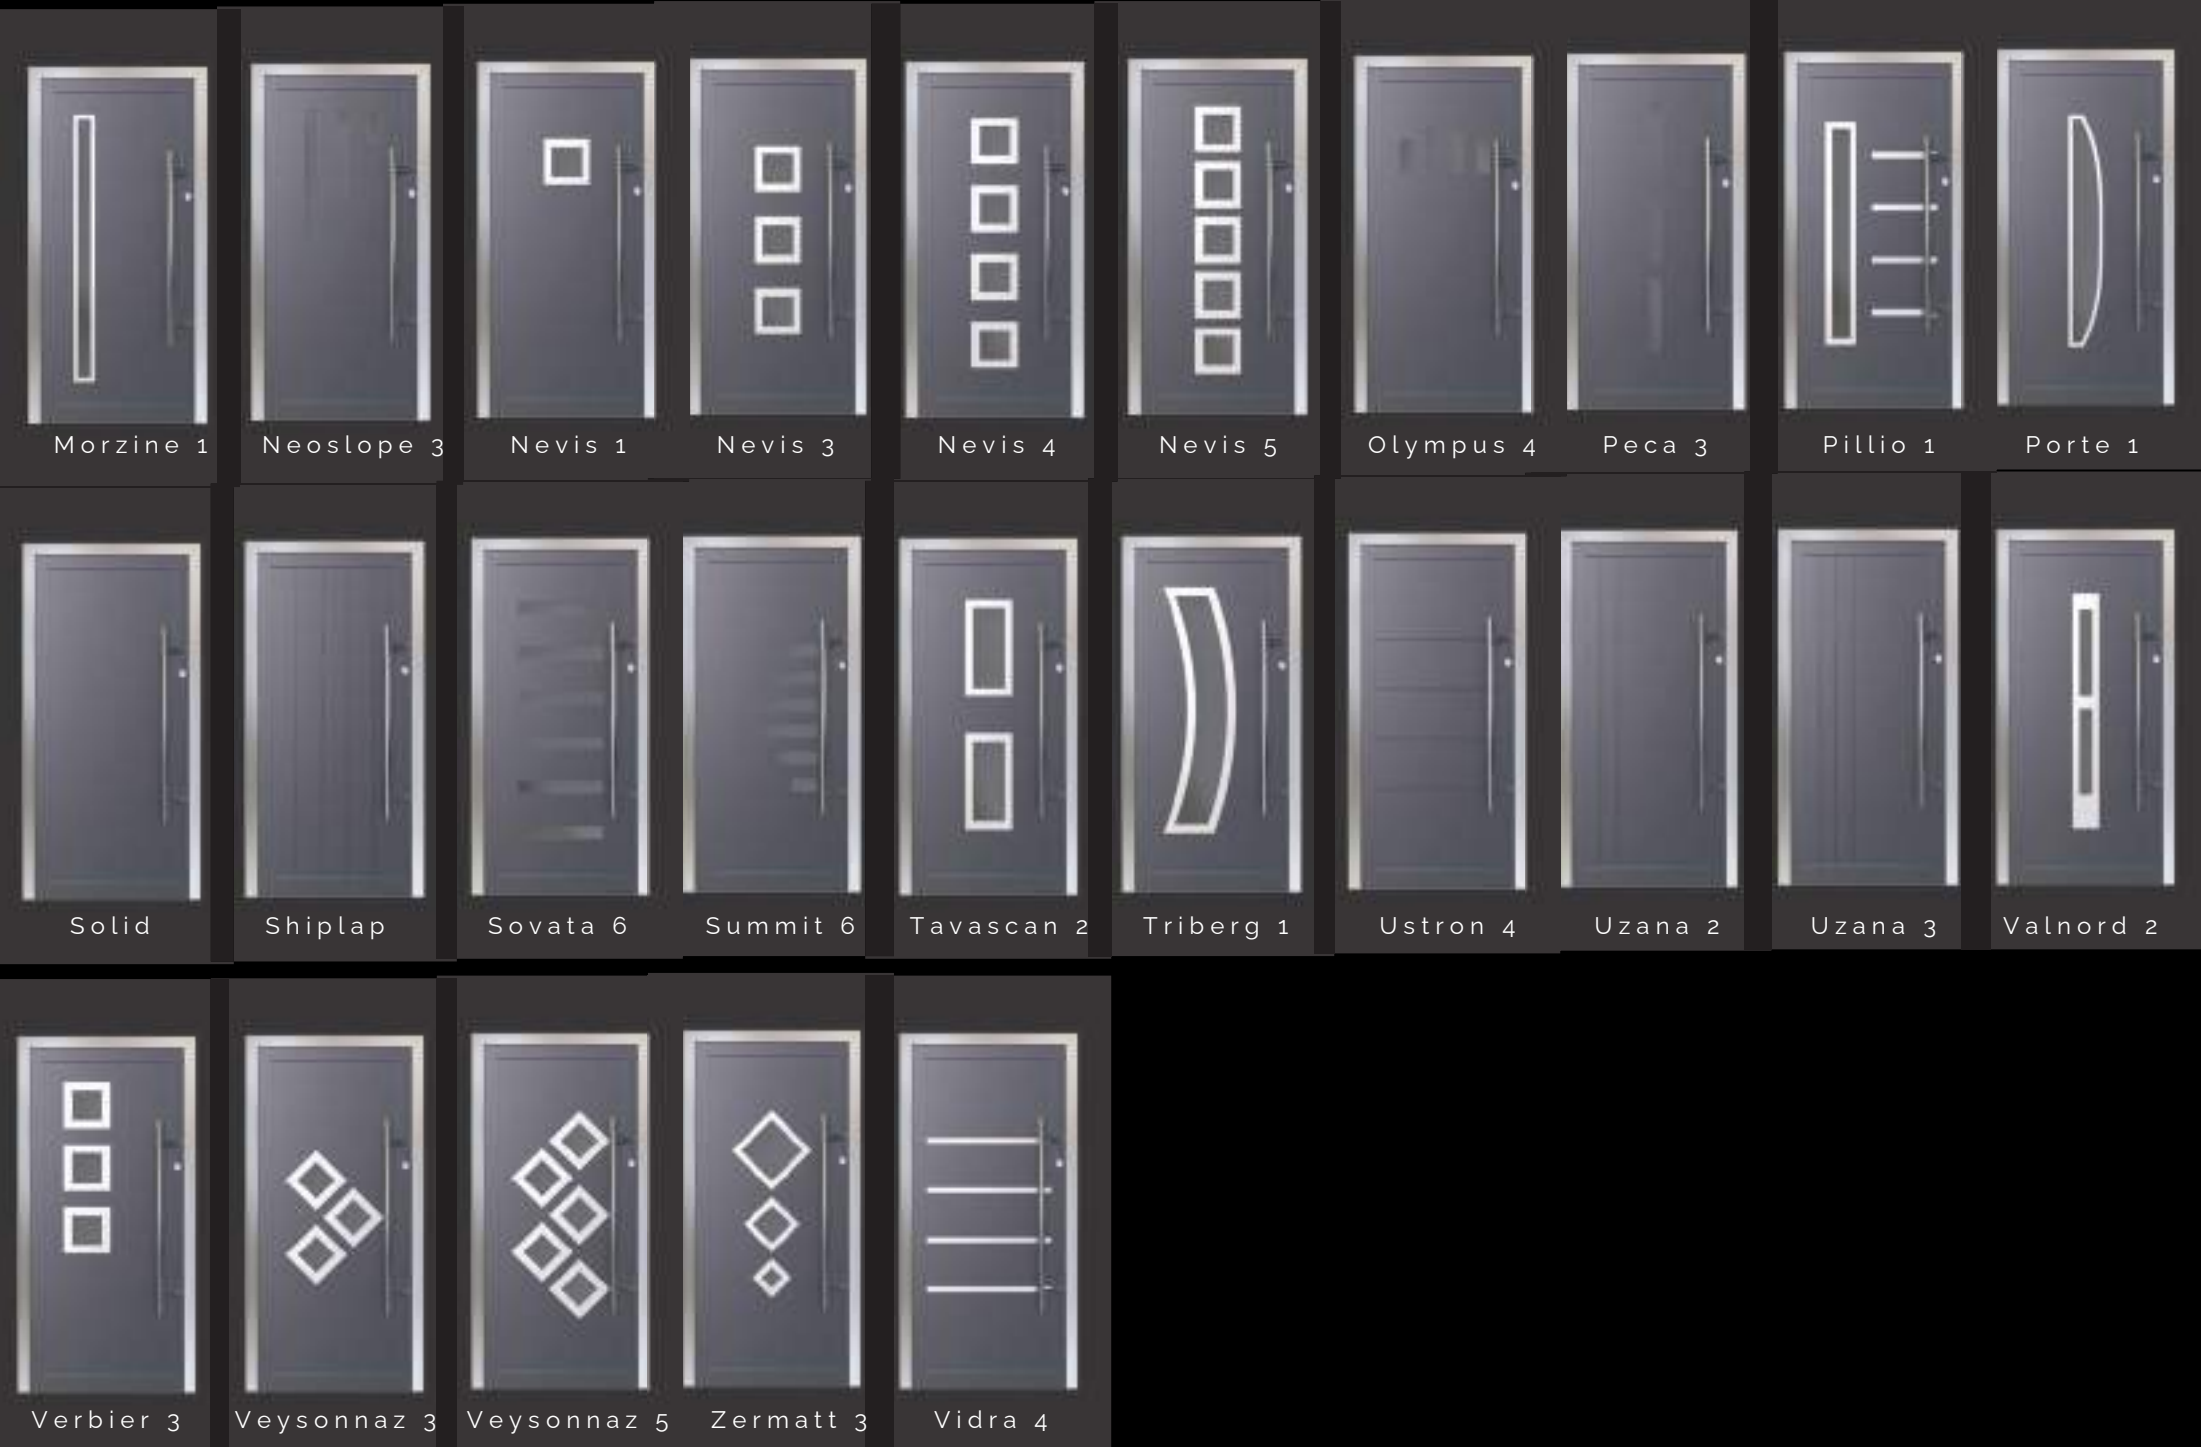

Morzine 1

Neoslope 3

Nevis 1

Nevis 3

Nevis 4

Nevis 5

Olympus 4

Peca 3

Pillio 1

Porte 1

Solid

Shiplap

Sovata 6

Summit 6

Tavascan 2

Triberg 1

Ustron 4

Uzana 2

Uzana 3

Valnord 2

Verbier 3

Veysonnaz 3

Veysonnaz 5

Zermatt 3

Vidra 4

🔹 Marine grade finish available

🔹 Available with stainless steel trims

🔹 Choose from 1000s of RAL & BS colour codes

🔹 Features inverted grooves

Colour options pg.13 Glass options pg.13

Images for demonstration purposes only see pg.10 for more information