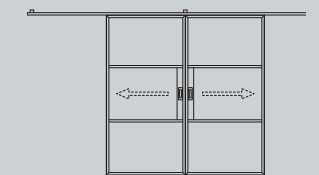

FIXED SCREEN

SINGLE DOOR

DOUBLE DOOR

PIVOT DOOR

SLIDING DOOR

SLIDING DOUBLE DOOR

OFFSET SINGLE SLIDING DOOR

OFFSET DOUBLE SLIDING DOOR

Pivot Screen

Our pivot screen options provides the flexibility to instantly change the way the internal space is configured. Available up to 2 metres wide and with standard or soft close options.

DOOR SASH SPECIFICATIONS