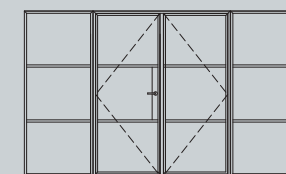

FIXED SCREEN

SINGLE DOOR

DOUBLE DOOR

PIVOT DOOR

SLIDING DOOR

SLIDING DOUBLE DOOR

OFFSET SINGLE SLIDING DOOR

OFFSET DOUBLE SLIDING DOOR

Pivot Screen

Our pivot screen options provides the flexibility to instantly change the way the internal space is configured. Available up to 2 metres wide and with standard or soft close options.

DOOR SASH SPECIFICATIONS