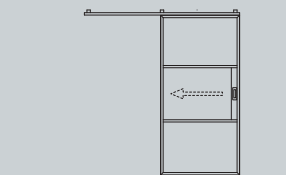

FIXED SCREEN

SINGLE DOOR

DOUBLE DOOR

PIVOT DOOR

SLIDING DOOR

SLIDING DOUBLE DOOR

OFFSET SINGLE SLIDING DOOR

OFFSET DOUBLE SLIDING DOOR

Pivot Screen

Our pivot screen options provides the flexibility to instantly change the way the internal space is configured. Available up to 2 metres wide and with standard or soft close options.

DOOR SASH SPECIFICATIONS