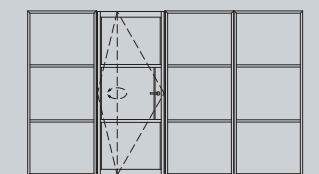

FIXED SCREEN

SINGLE DOOR

DOUBLE DOOR

PIVOT DOOR

SLIDING DOOR

SLIDING DOUBLE DOOR

OFFSET SINGLE SLIDING DOOR

OFFSET DOUBLE SLIDING DOOR

Pivot Screen

Our pivot screen options provides the flexibility to instantly change the way the internal space is configured. Available up to 2 metres wide and with standard or soft close options.

DOOR SASH SPECIFICATIONS