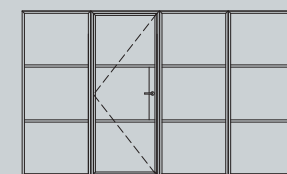

FIXED SCREEN

SINGLE DOOR

DOUBLE DOOR

PIVOT DOOR

SLIDING DOOR

SLIDING DOUBLE DOOR

OFFSET SINGLE SLIDING DOOR

OFFSET DOUBLE SLIDING DOOR

Pivot Screen

Our pivot screen options provides the flexibility to instantly change the way the internal space is configured. Available up to 2 metres wide and with standard or soft close options.

DOOR SASH SPECIFICATIONS