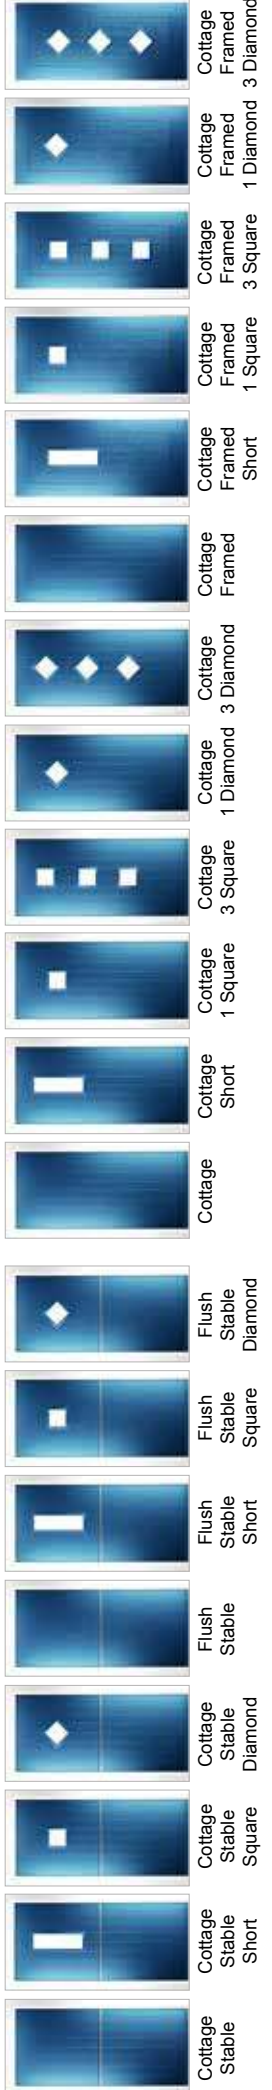

Colours shown in our brochures and point of sale materials are for guidance only, and are a fair representation, not an exact match. All images are as accurate as photographic and printing processes allow. There will be a difference between a colour printed, a colour displayed on a digital device and a colour sprayed onto a GRP skin or PVC Frame.

Door Styles

Images are for illustrative purposes only

Page 12 Page 13 Page 14-15 Page 16 Page 17 Page 18 Page 19 Page 20 Page 21

Pages 22-23

Pages 22-23

Page 24

Page 25

Page 26

The woodgrain effect is achieved with a special foil and is available in a variety of finishes, all of which can have the finish to both inside and outside or just to the outside. Finishes include: White PVCu (no foil), Rosewood, Golden Oak, Black, Anthracite Grey, Cream and White woodgrain.