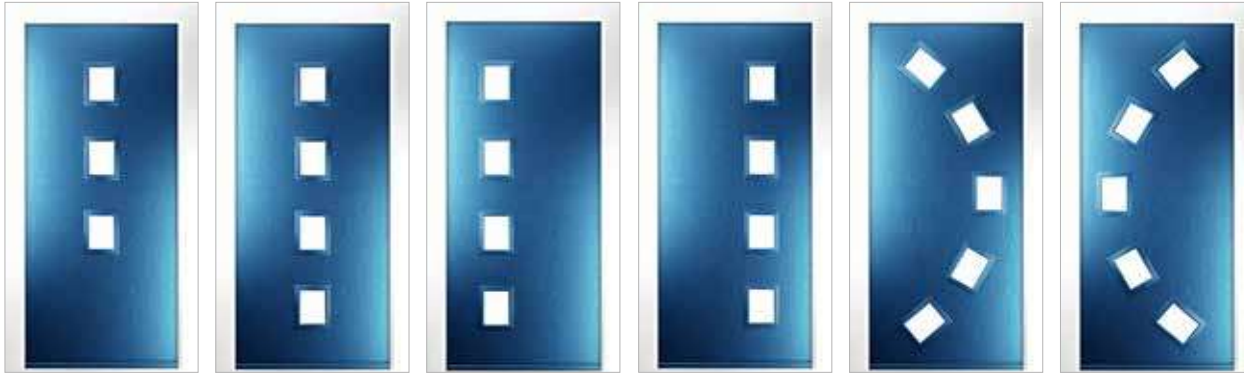

Colour: **Silk Grey**
Glass: **Polaris - Short**

Colour: **Rosewood**
Glass: **Cameo - Short**

Colour: **Blue Lilac**
Glass: **Tate - 3 Square**

Top

3 Top

4 Top

4 Top
Left

4 Top
Right

5 Top
Round Left

5 Top
Round Right

The Ultimate Collection 3, 4 and 5 Top Round designs are the ultimate in contemporary door styling. Creative yet beautiful. In-line and offset bar handles including Auto Lock and Escutcheon are dependent upon the door width. See pages 6 - 9 for door locking options.