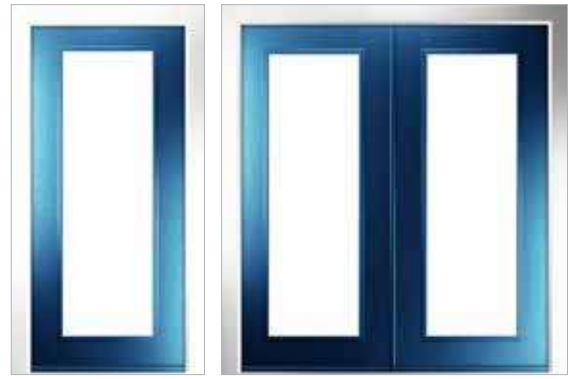

Full Glazed

Double Doors
(example in Full Glazed)

All Ultimate Collection Full Glazed Doors have the option for clear glass or from a choice of 15 carefully selected textured glass options. See page 11 for more details.