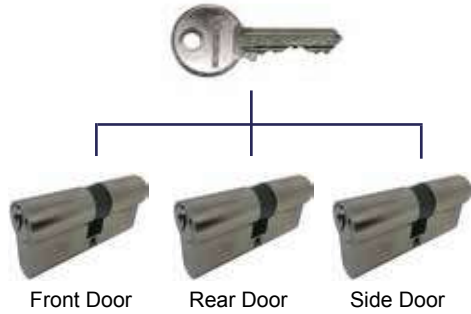

Locking Options

Standard Cylinders

Cylinders offer varying levels of security. Our 6-pin anti-drill/pick cylinder is one of the UK's biggest selling products and features protection to deter most amateur intruders.

Ingenious Multi-Point Door Lock*

The Ingenious multi-point door lock features 4 opposing 'pincer' action hook sets, a centre hook deadbolt and a sprung latch. Manufactured from stainless steel, its construction is thoroughly tested to last a lifetime.