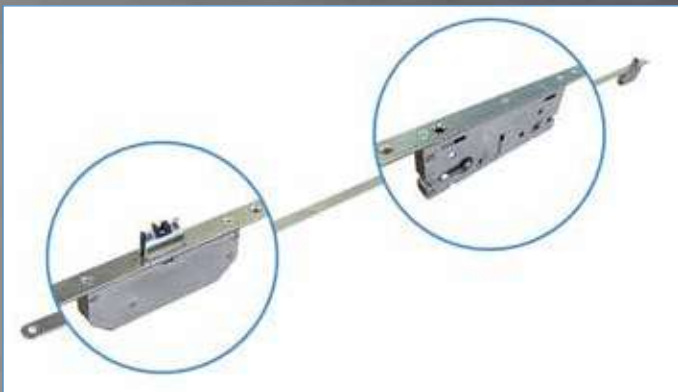

Ingenious Locks & Hardware

Autolock

The Ingenious 'Autolock' option is an exceptional new development in lock design. Designed with the user in mind, it is immensely strong and so easy to use you don't even have to think about it!

Simply shutting a door with Autolock engages each latch firmly into place, no required lever lifting to engage the locking mechanism.